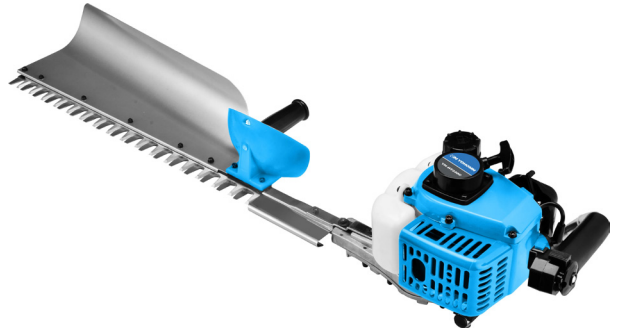

## SONALI SPL HT230C Hedge Trimmer

### SPECIFICATION

Product Name	Hedge Trimmer
ORIGIN	China
Model	SPL HT230C
Driving System	Self-propelled
Pruning Length	58 cm
Blade	Single Blade
Engine	2 Stroke
DISPLACEMENT	25.4cc
Starter Type	Priming and pull starter
Rated Output	0.75kw
Leading Speed	2800-3200 rpm
Max Speed	7500 rpm
Fuel Mixture Ratio	40:1
Net Weight	5.5 KGS
Package Size	1080x230x235mm

### KEY FEATURES

- ✓ 2 Stroke 25.4cc Engine
- ✓ Single Blade
- ✓ 58cm Pruning Length
- ✓ 0.75kw Rated Power
- ✓ 7500 rpm Max Speed
- ✓ 1-year warranty (Parts & Services)

You can achieve precise and clean cut thickness while using our efficient dual-action cutting blades, which can meet the cutting of most shrubs and hedges. The handheld Hedge Trimmer is designed for easy and efficient trimming of hedges, bush, shrubs for garden and yard use.